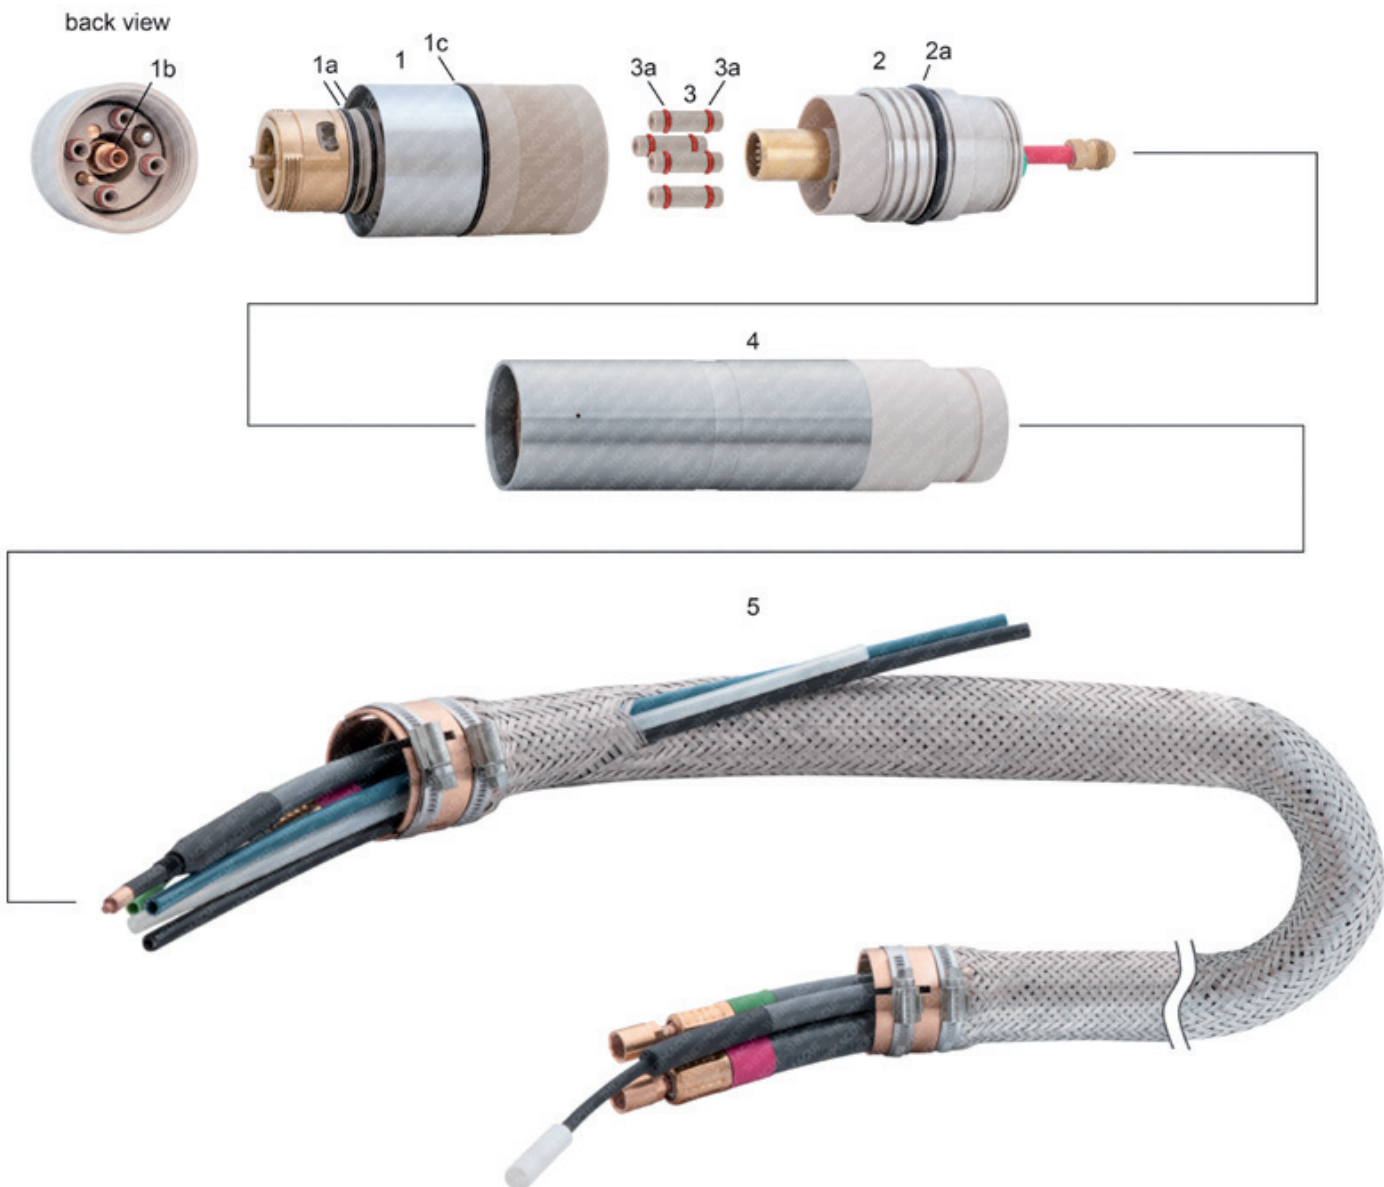

REPLACEMENT PARTS SUITABLE FOR HYPERTHERM®

HPR130XD®/HPR260XD®/HPR400XD®
Torches and Cable leads

REPLACEMENT PARTS SUITABLE FOR HYPERTHERM®

HPR130XD®/HPR260XD®/HPR400XD®
Torches and Cable leads

Item	Part No.	Ref. No.	Description	Std. Pkg.	Item	Part No.	Ref. No.	Description	Std. Pkg.
1.	T-11834	220706	Torch Q. D. (included 2pcs cooling tube 220340-UR)	1	!	KT-1441	228413	Cable Leads 6m (20ft) w/ gas hose 2,4m (8ft)	1
1a.	N-10096	1-028B	O-Ring	1	!	KT-1427	228295	Cable Leads 7,5m (25ft) w/ gas hose 1,8m (6ft)	1
1b.	N-10054	1-008S	O-Ring	1	!	KT-1442	228414	Cable Leads 7,5m (25ft) w/ gas hose 2,4m (8ft)	1
1c.	N-18157		Conical Sealing	1	!	KT-1428	228296	Cable Leads 10m (35ft) w/ gas hose 1,8m (6ft)	1
2.	T-11844	220705	Receptacle Q. D.	1	!	KT-1437	228415	Cable Leads 10m (35ft) w/ gas hose 2,4m (8ft)	1
2a.	N-18108	N-18108	O-Ring	1	!	KT-1429	228297	Cable Leads 15m (50ft) w/ gas hose 1,8m (6ft)	1
3.	T-11769	T-11769	Connector Tube HPR with O-Rings	1	!	KT-1436	228416	Cable Leads 15m (50ft) w/ gas hose 2,4m (8ft)	1
3a.	N-10055	1-009S	O-Ring	1	!	KT-1430	228547	Cable Leads 20m (65ft) w/ gas hose 1,8m (6ft)	1
4.	T-11854	220789	Mounting Sleeve XD	1	!	KT-1434	228546	Cable Leads 20m (65ft) w/ gas hose 2,4m (8ft)	1
!5.	KT-1423	228291	Cable Leads 2m (6ft) w/ gas hose 1,8m (6ft)	1	!!!	KT-1435	DEMO HPRXD	Torch + cable leads 0,8m, for exhibition only, inoperative!	1
!	KT-1440	228410	Cable Leads 2m (6ft) w/ gas hose 2,4m (8ft)	1					
!	KT-1424	228292	Cable Leads 3m (10ft) w/ gas hose 1,8m (6ft)	1	1a,			Torch Kit - set of spare parts for 220706, contains items 3 (4pcs), 3a (8pcs), 1a (2pcs), 1b (1pc), 1c (1pc), cooling tube 220340-UR, silicon grease T-0994	1
!	KT-1439	228411	Cable Leads 3m (10ft) w/ gas hose 2,4m (8ft)	1	1b, 1c,	T-11864	128879		
!	KT-1425	228293	Cable Leads 4,5m (15ft) w/ gas hose 1,8m (6ft)	1	3, 3a				
!	KT-1438	228412	Cable Leads 4,5m (15ft) w/ gas hose 2,4m (8ft)	1				Torch with Leads available on request	
!	KT-1426	228294	Cable Leads 6m (20ft) w/ gas hose 1,8m (6ft)	1					