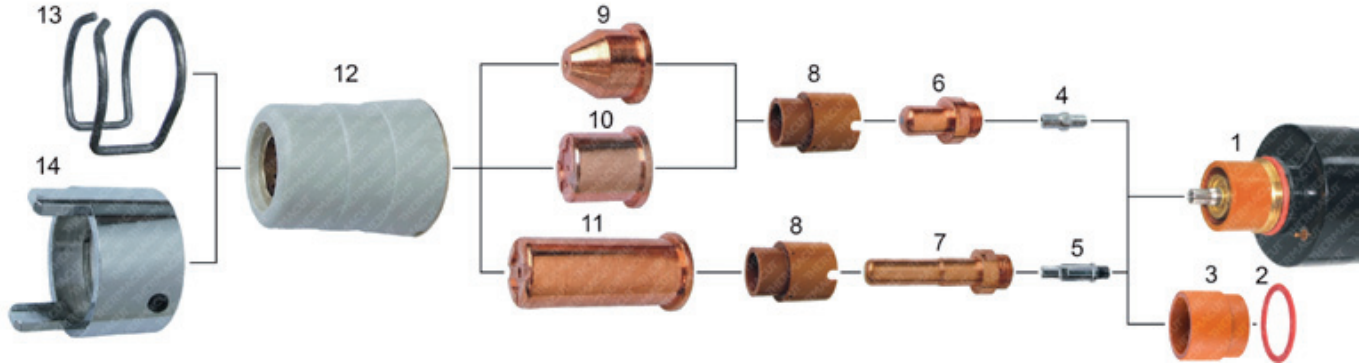

REPLACEMENT PARTS SUITABLE FOR CEBORA®

P70®

Item	Part No.	Ref. No.	Description	Item	Part No.	Ref. No.	Description
1.	T-1868	1351	Torch Body - Hand	10.	T-4100	1308	Nozzle
	T-1867	1349	Torch Body - Machine		T-1871	1396	Nozzle, Long Life
2.	T-5428	3.160067	O - Ring	11.	T-2979	1395	Nozzle, Long, Long Life
3.	T-8757	1351-4	Torch Insulator	12.	T-5429	5710171	Nozzle Retaining Cap
4.	T-5426	3.065204	Air Diffuser	13.	T-5402	1394	Spacer Spring
5.	PT-10415	1351-1	Air Diffuser, Long	14.	T-5404	1405	Double Pointed Spacer
6.	T-1872	1402	Electrode	NS	KT-1316	1344	HP50®, HP70® Cable Leads 6m
7.	T-5403	1403(1368)	Electrode, Long	NS	KT-1197	1573	HP70® Torch with Leads 6m with centr. conn.
8.	T-0392	1510	Swirl Ring				Different types of cable leads available on request
9.	T-0389	1305	Nozzle, Conical				