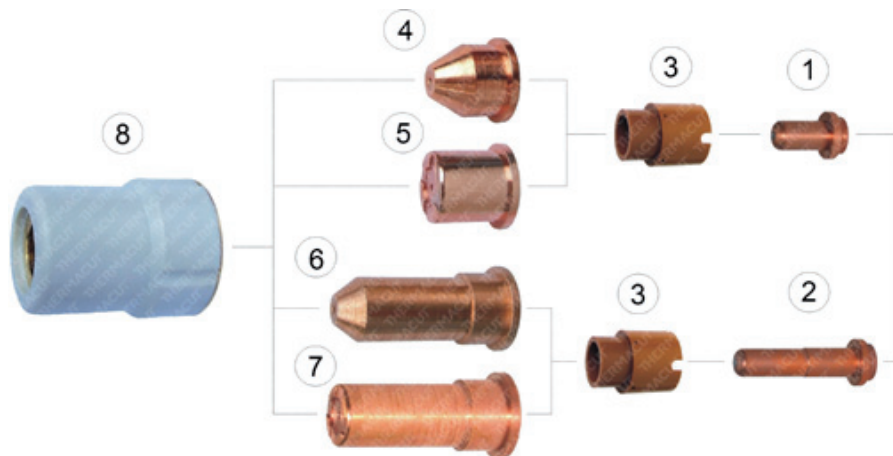

REPLACEMENT PARTS SUITABLE FOR CEBORA®

HP041®

Item	Part No.	Ref. No.	Description	Item	Part No.	Ref. No.	Description
1.	T-0393	1520	Electrode	5.	T-0388	1304	Nozzle
2.	T-0394	1519	Electrode, Long	6.	T-0391	1306	Nozzle, Long Conical
3.	T-0392	1510	Swirl Ring	7.	T-0390	1370	Nozzle, Long
4.	T-0389	1305	Nozzle Conical	8.	T-0387	5710120	Retaining Cap